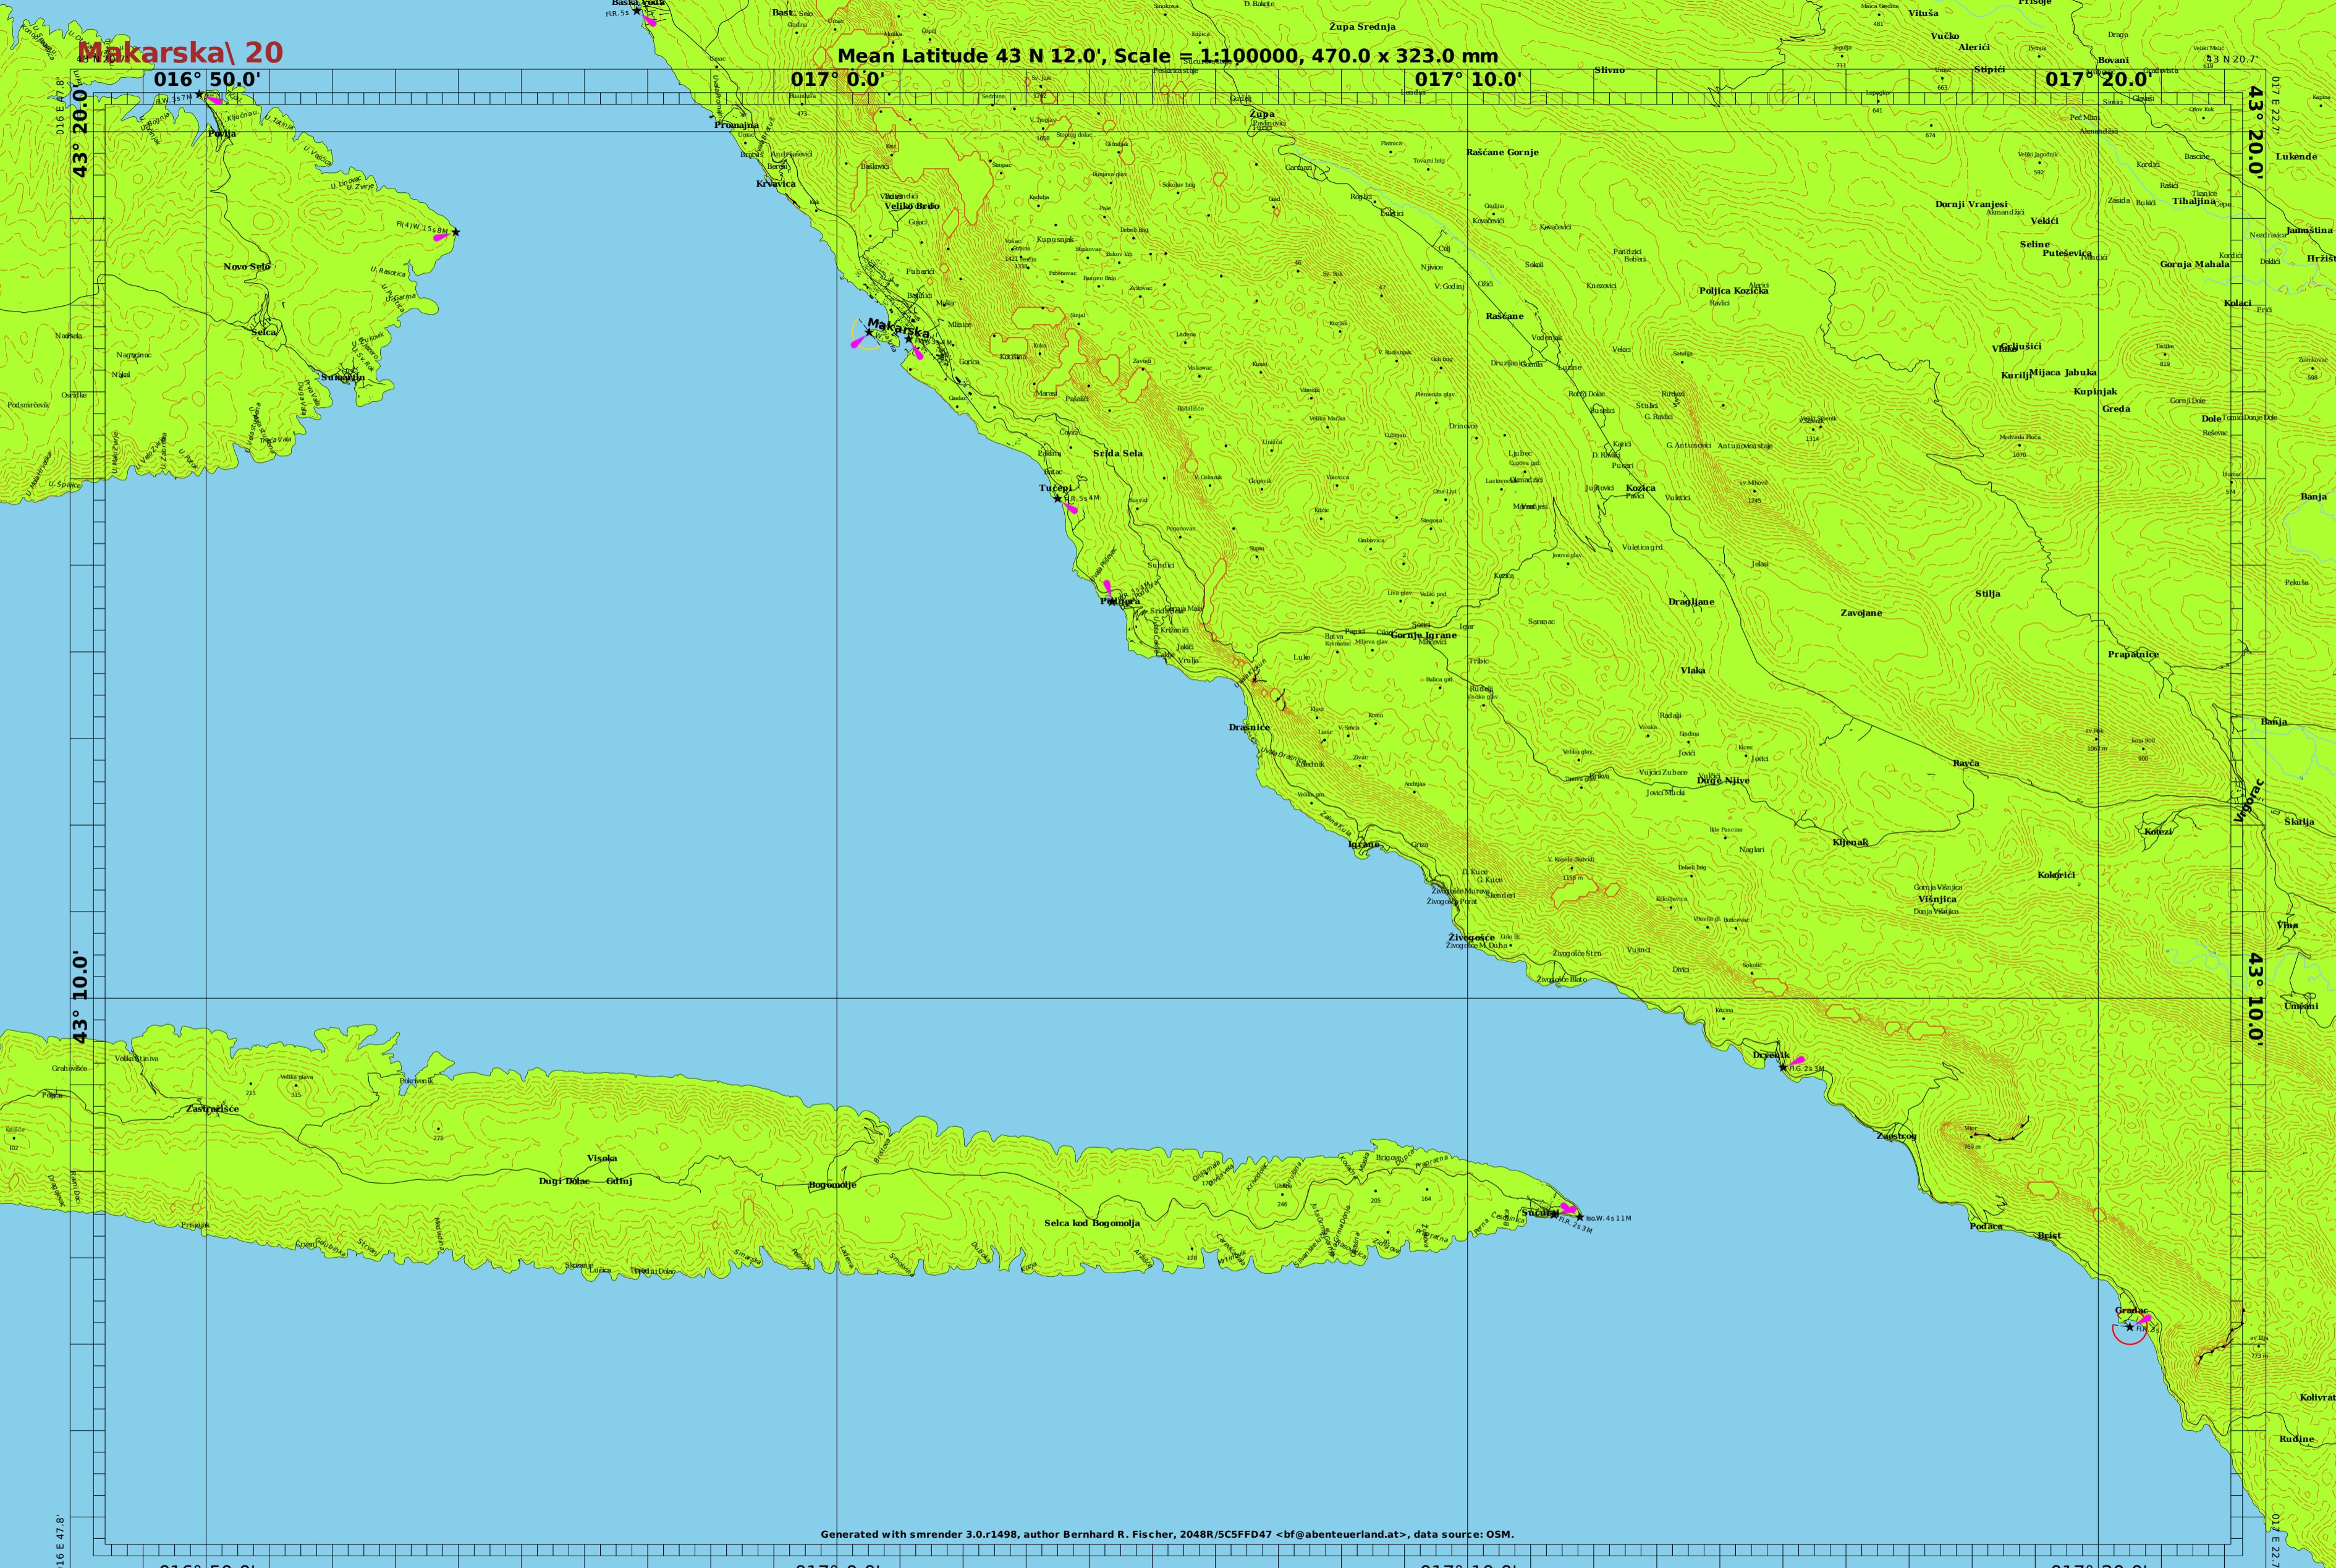

# Makarska\ 20

Mean Latitude 43 N 12.0', Scale = 1:100000, 470.0 x 323.0 mm

Generated with smrender 3.0.r1498, author Bernhard R. Fischer, 2048R/5C5FFD47 <bf@abenteuerland.at>, data source: OSM.