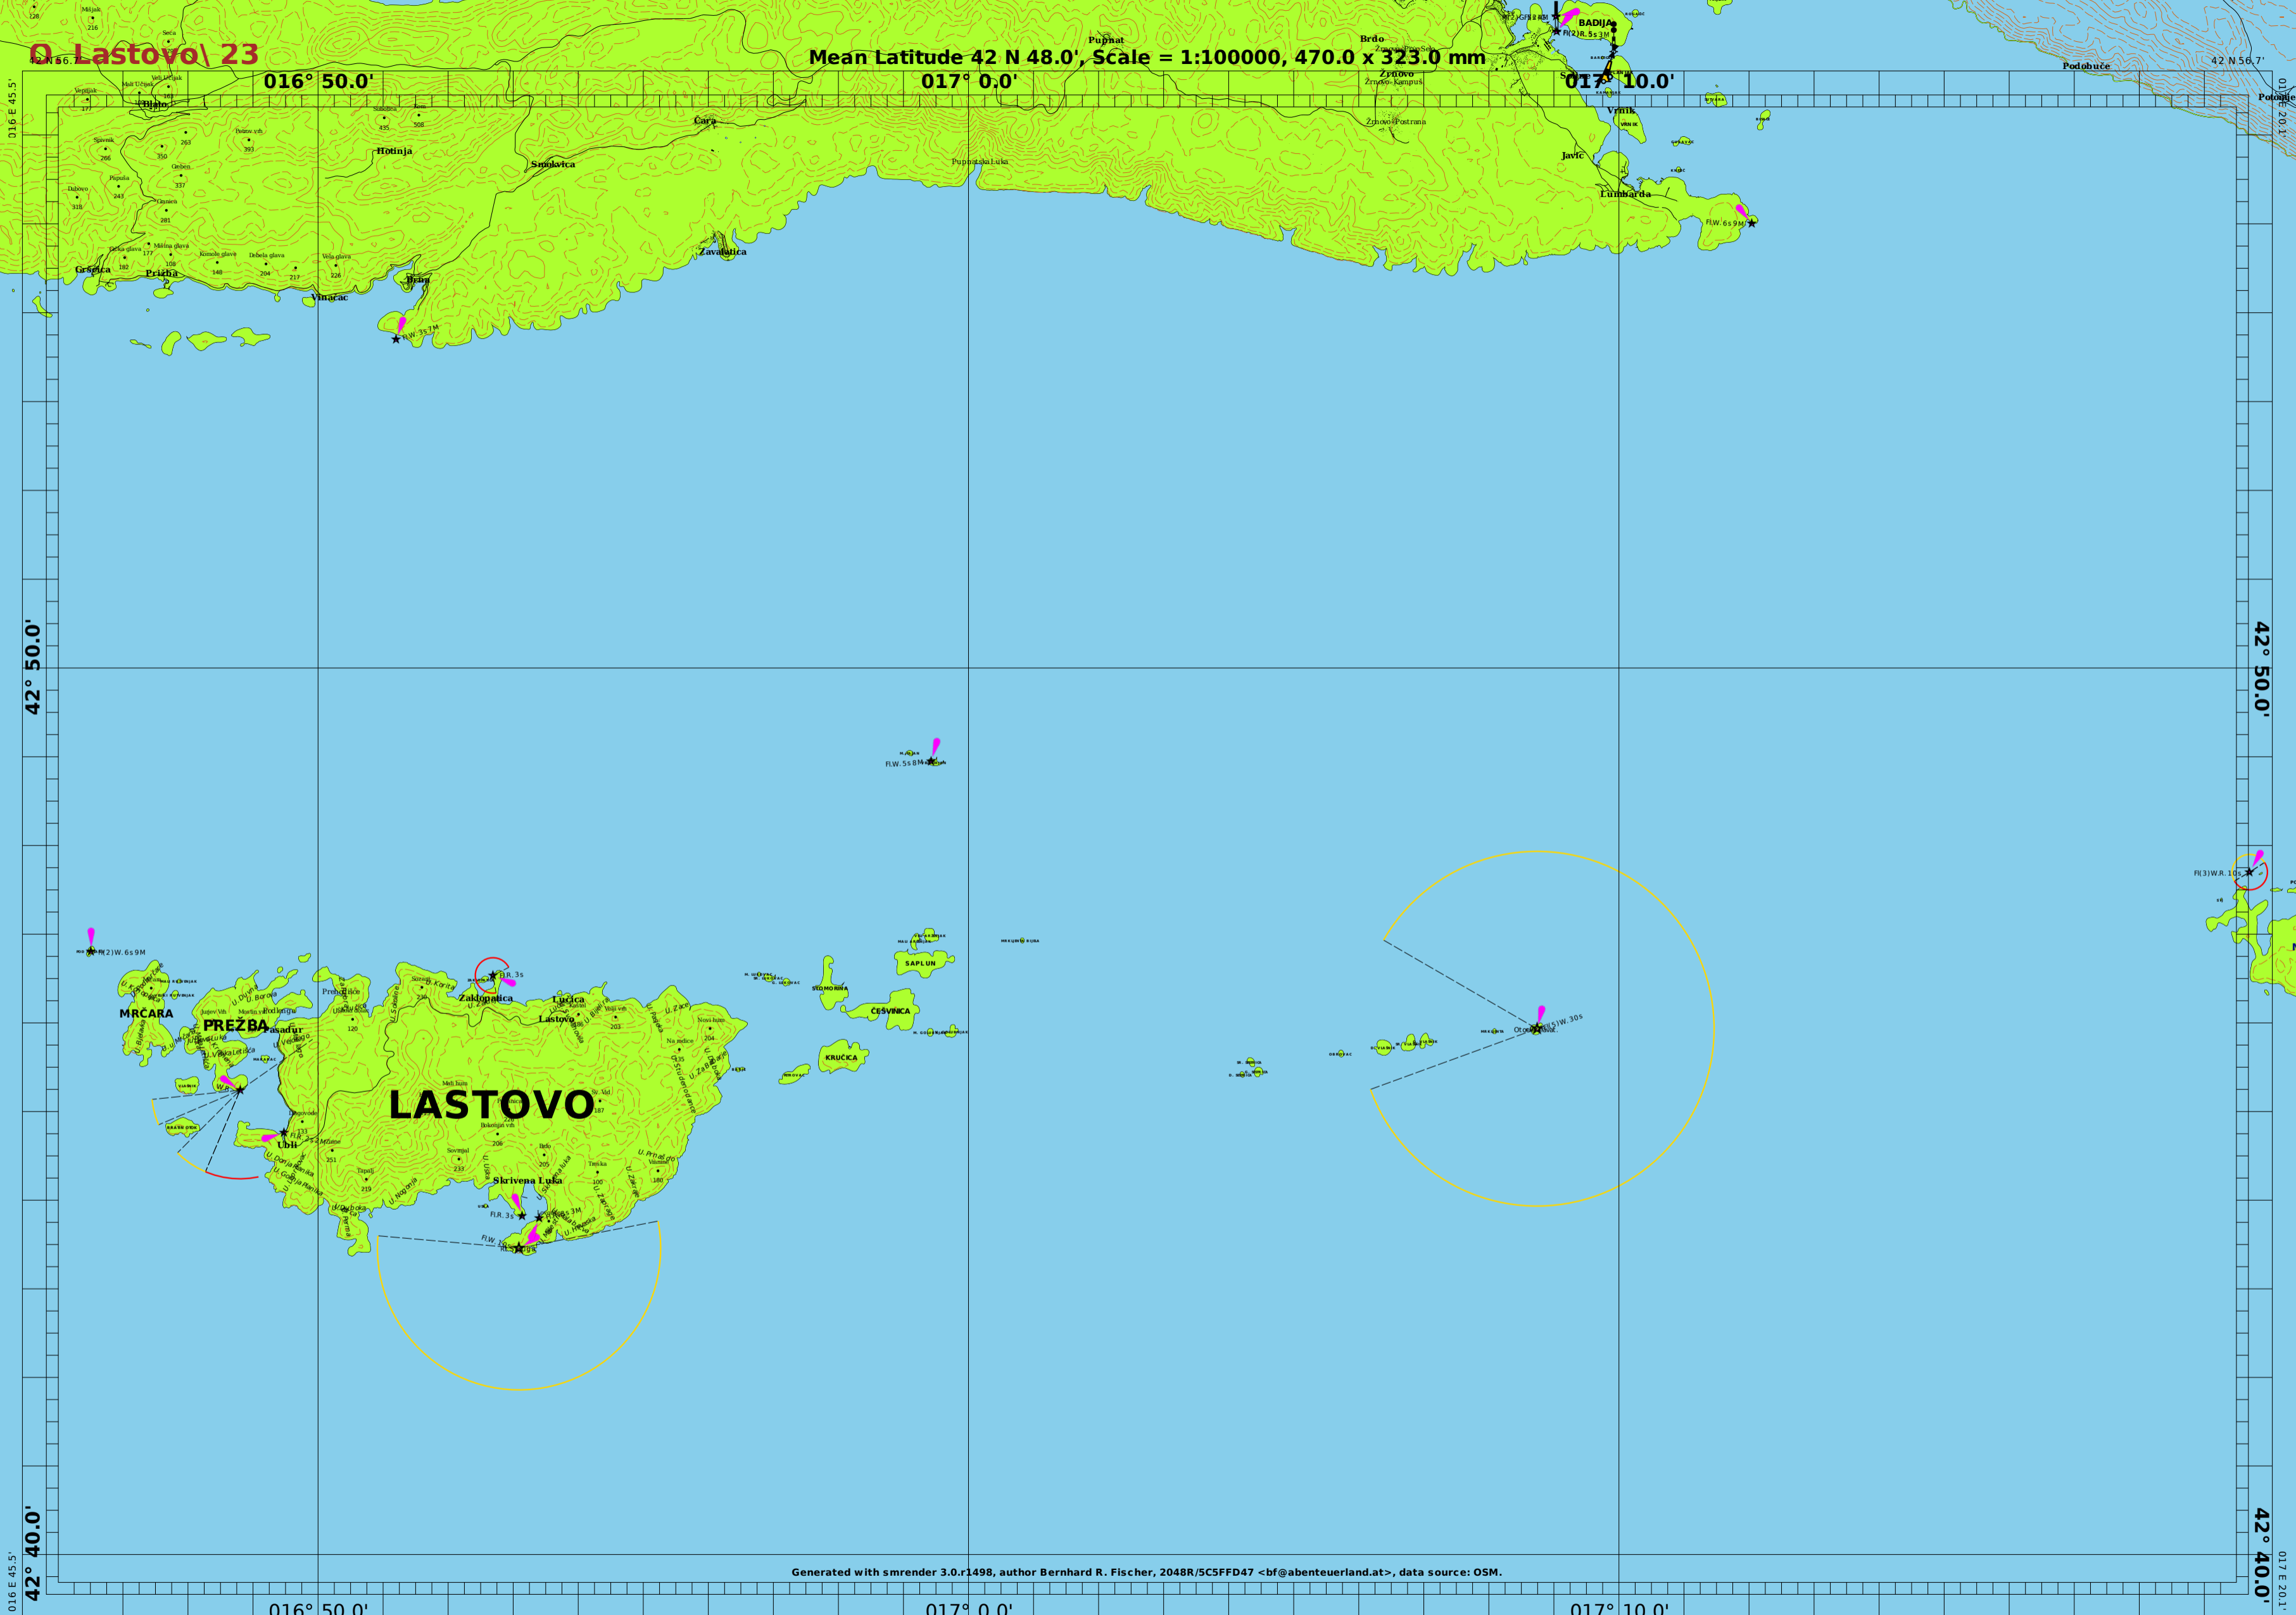

O. Lastovo\23

Mean Latitude 42 N 48.0', Scale = 1:100000, 470.0 x 323.0 mm

Generated with smrender 3.0.r1498, author Bernhard R. Fischer, 2048R/5C5FFD47 <bf@abenteuerland.at>, data source: OSM.